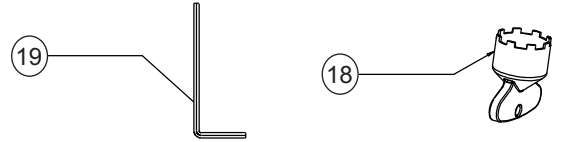

Parts Breakdown

BA-320-01

Centerset Bathroom Faucet

No.	Description	Quantity
1	Spout	1
2	Aerator	1
3	Handle	2
4	Screw	2
5	Rubber (Red)	1
6	Rubber (Blue)	1
7	Cartridge Nut	2
8	O-ring	2
9	Top Plate	1
10	Cartridge (Hot Water)	1
11	Cartridge (Cold Water)	1
12	O-ring	1
13	Water Shank	1
14	Screw	2
15	Under Plate	1
16	Fixing Nut	2
17	Over-flow Pop-up Drain	1
18	Aerator Wrench	1
19	Allen Key	1
20	Supply Line (Cold Water)	1
21	Supply Line (Cold Water)	1