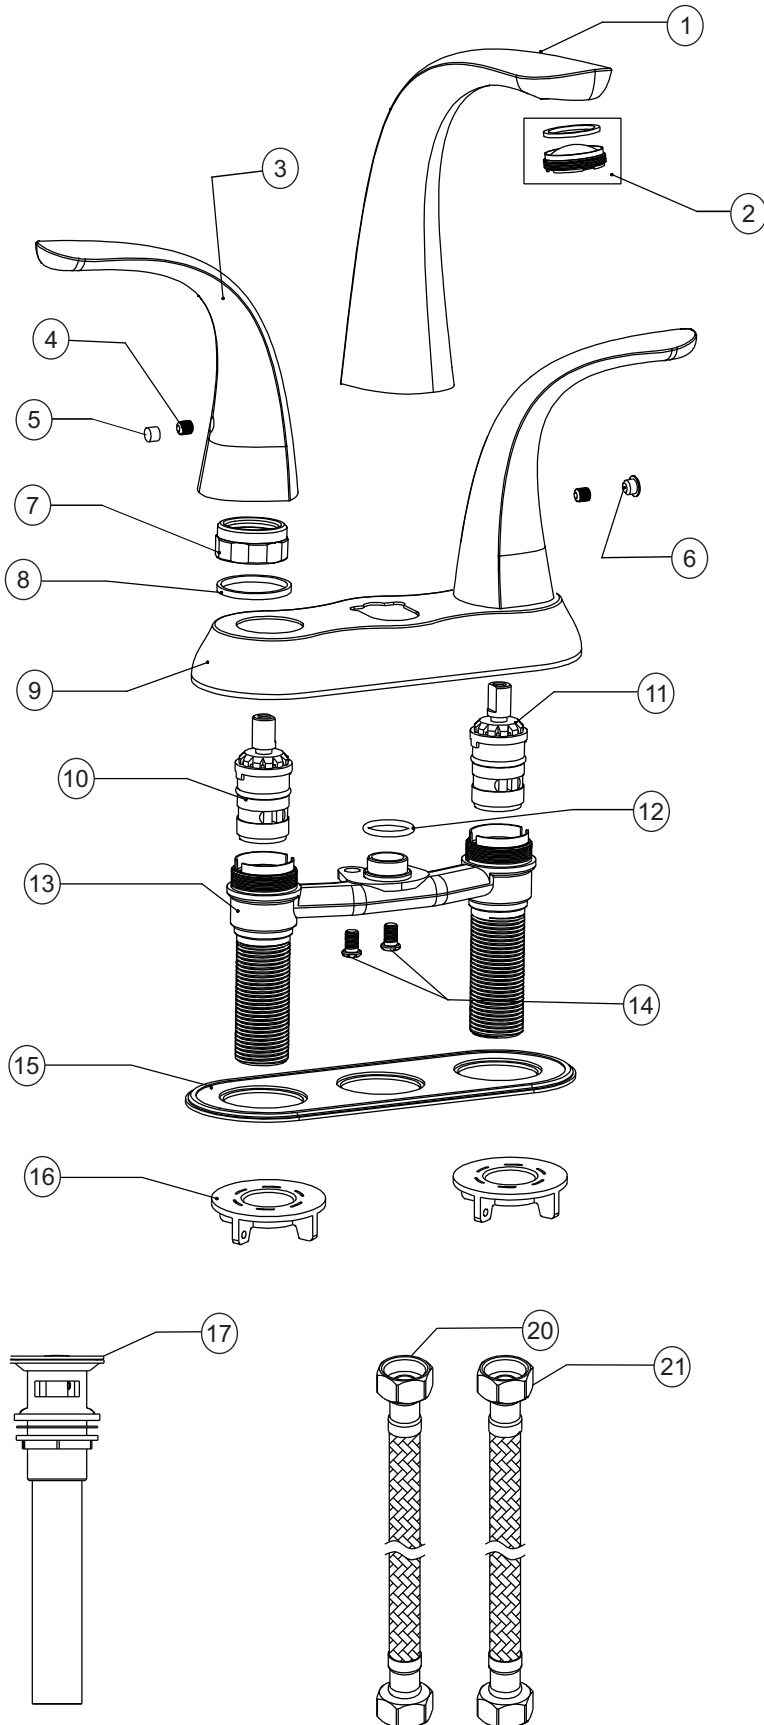

Parts Breakdown

BA-320-01

Centerset Bathroom Faucet

No.	Description	Quantity
1	Spout	1
2	Aerator	1
3	Handle	2
4	Screw	2
5	Rubber (Red)	1
6	Rubber (Blue)	1
7	Cartridge Nut	2
8	O-ring	2
9	Top Plate	1
10	Cartridge (Hot Water)	1
11	Cartridge (Cold Water)	1
12	O-ring	1
13	Water Shank	1
14	Screw	2
15	Under Plate	1
16	Fixing Nut	2
17	Over-flow Pop-up Drain	1
18	Aerator Wrench	1
19	Allen Key	1
20	Supply Line (Cold Water)	1
21	Supply Line (Cold Water)	1